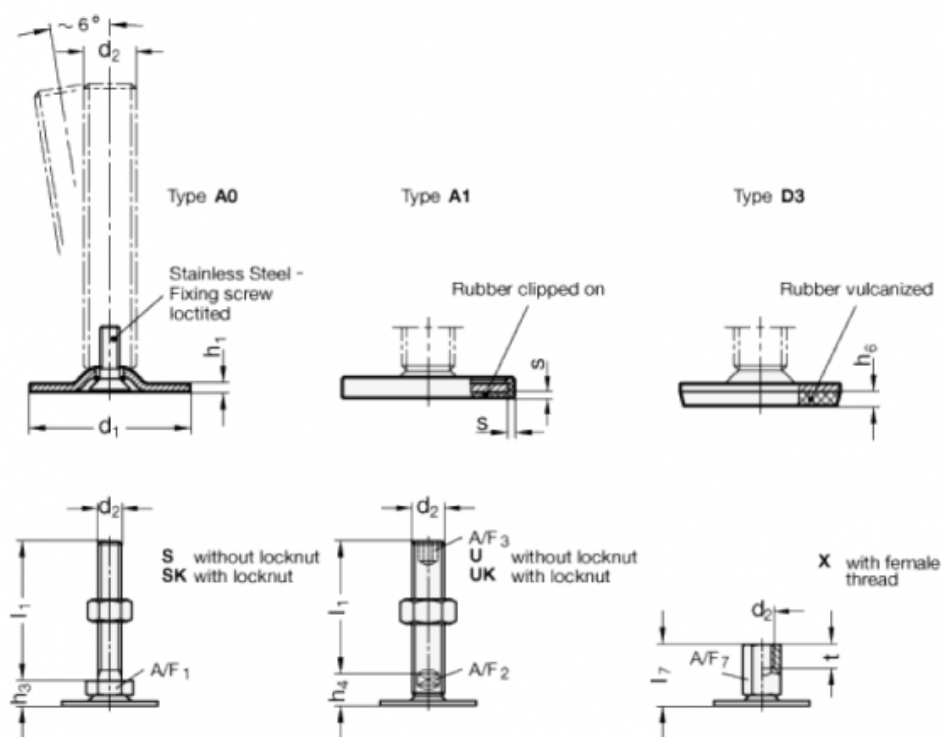

# Data Sheet

Article number: 204040M16125A3UK

Description: E+G levelling foot  
GN 40-40-M16-125-A3-UK

Note: UK With nut, Hexagon socket at the top, Wrench flat at the bottom

## Measures

A/F2 = 12  
 A/F3 = 8  
 d1 = 40  
 d2 = M16  
 h1 = 2  
 h4 = 17  
 h6 = 3.5  
 l1 = 125

s =